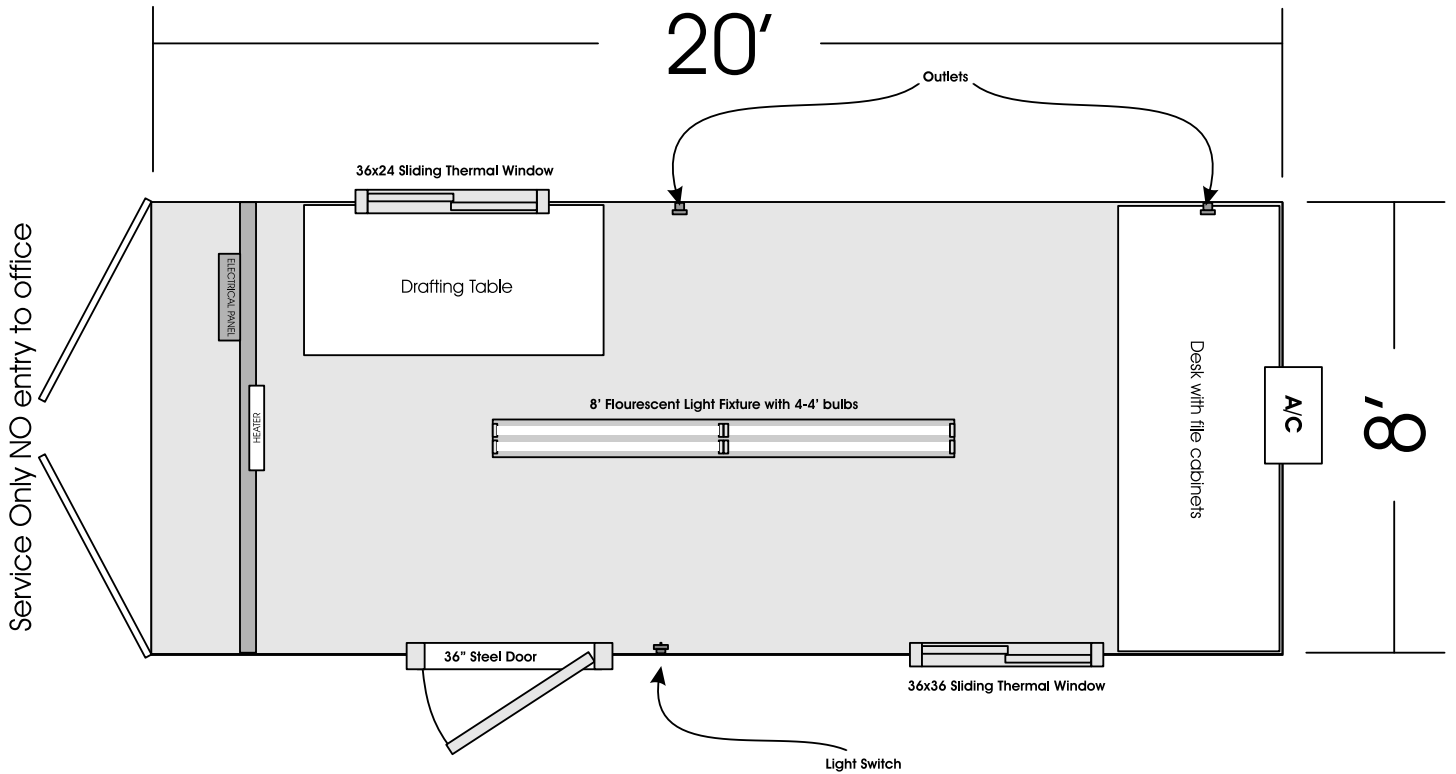

STORAGE IN A HURRY

MOBILE OFFICES - GROUND LEVEL STORAGE UNITS

DOCK HEIGHT SEMI-TRAILER STORAGE UNITS

124 Plunkett Drive - Zelienople PA 16063 - 724-452-6240

20' All Office Ground Level Container

120V A/C, 220V forced air heat, fluorescent lights, 1 - built in desk, 1 - 36" door

**All measurements, door swings and window/door locations are for reference only and may vary from unit to unit*