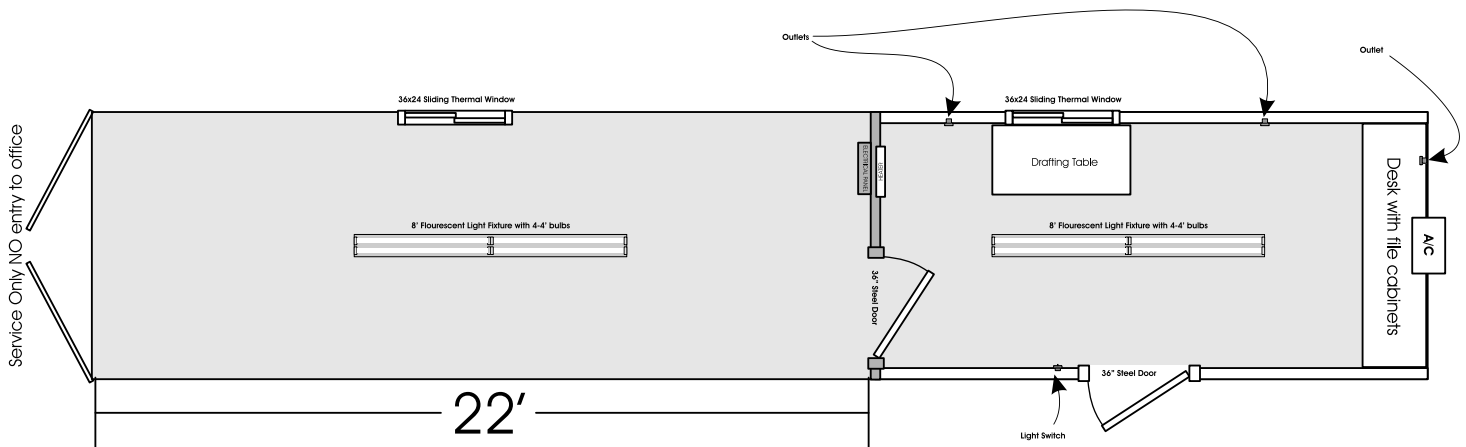

STORAGE IN A HURRY

MOBILE OFFICES - GROUND LEVEL STORAGE UNITS

DOCK HEIGHT SEMI-TRAILER STORAGE UNITS

124 Plunkett Drive - Zelienople PA 16063 - 724-452-6240

40' Office/Storage Ground Level Container

120V A/C, 220V forced air heat, flourescent lights, 1 - built in desk, built in draft table, 2 - 36" door

*All measurements, door swings and window/door locations are for reference only and may vary from unit to unit