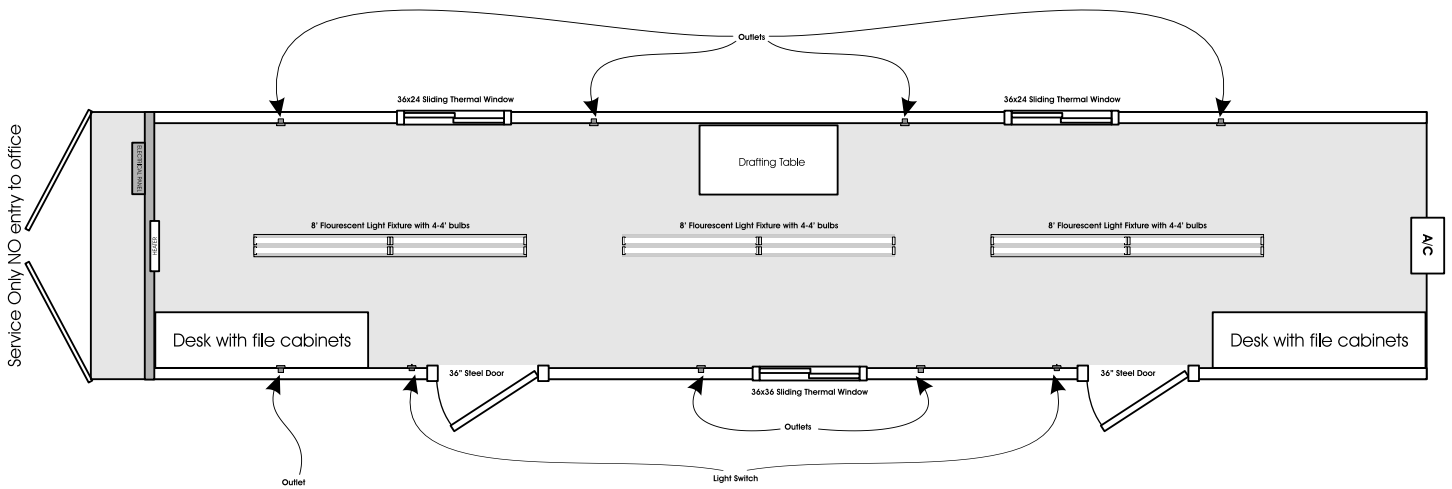

## 40' All Office Ground Level Container

120V A/C, 220V forced air heat, fluorescent lights, 1 - built in desk, built in draft table, 2 - 36" door

\*All measurements, door swings and window/door locations are for reference only and may vary from unit to unit